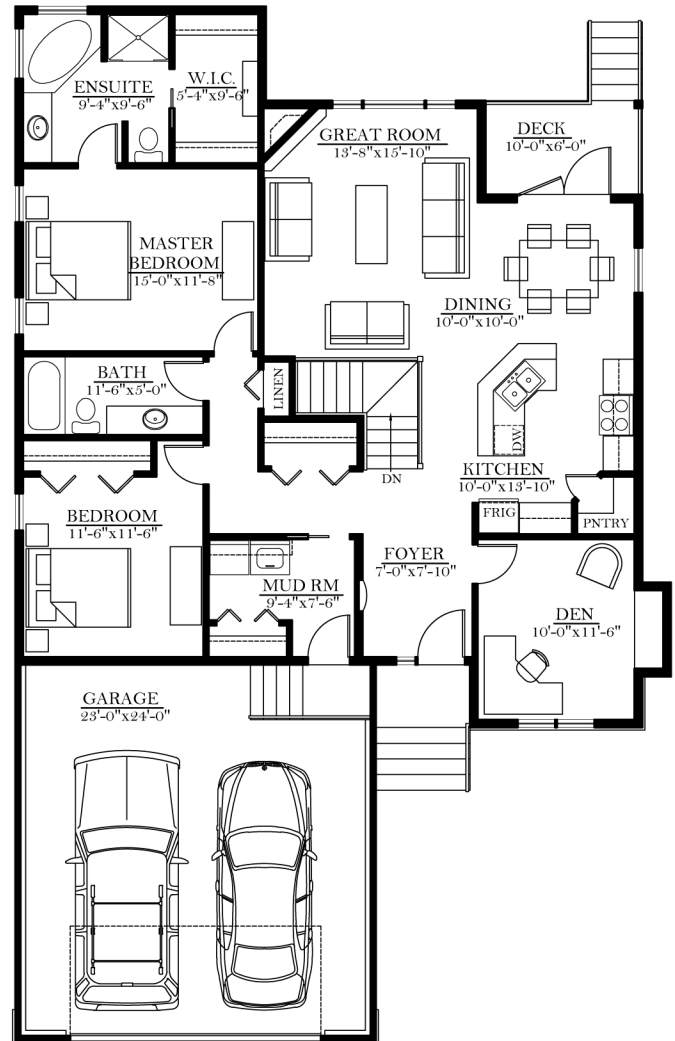

THE 'SORRENTO'

1520 SQ. FT.

FEATURES:

- 40' Width, 66' Depth
- 2 Bedrooms
- 2 Bathrooms
- Den
- Main Floor Laundry
- Open Concept
- Corner Pantry
- Covered Deck

MAIN FLOOR PLAN
1520 SQ. FT.

'Built With Pride'